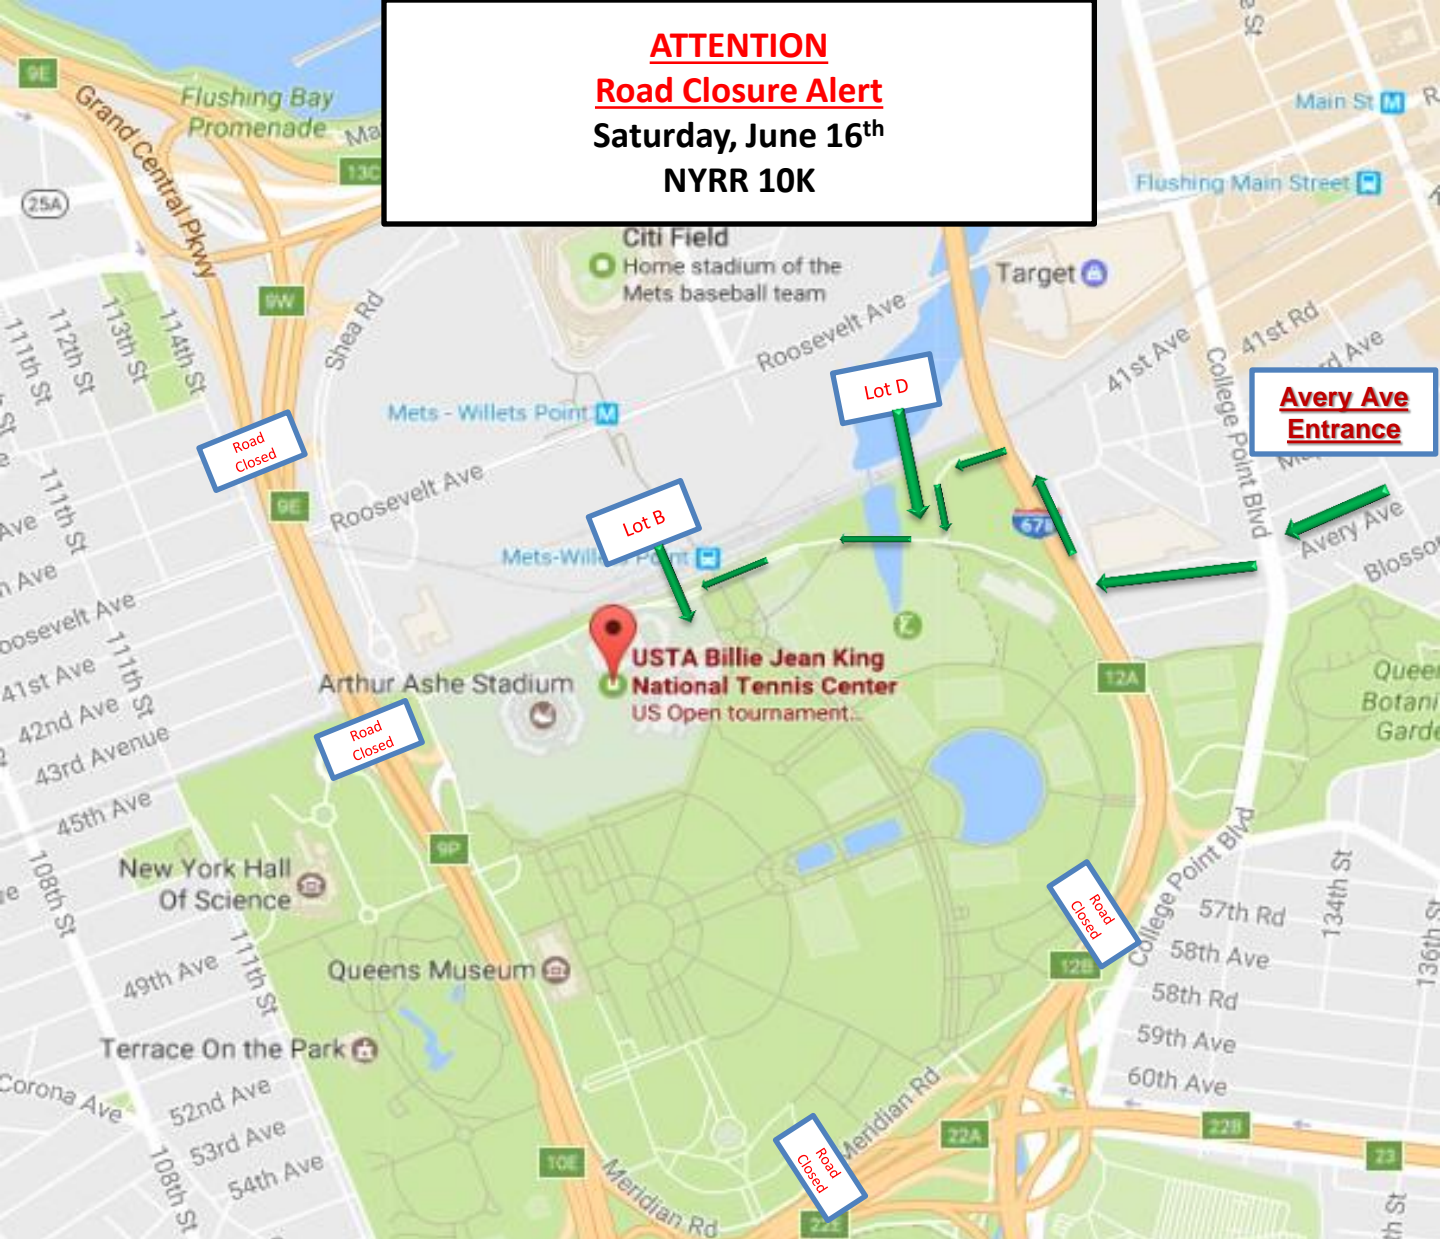

ATTENTION
Road Closure Alert
Saturday, June 16th
NYRR 10K

Avery Ave
Entrance

Please be advised that on Saturday June 16th the NYRR will be having a 10k in the park. There will be road closures from 7AM-11AM on most of the roads within the park. Staff/Visitors should enter Flushing Meadow Corona Park via Avery Avenue only and park in the USTA Lot B or Lot D. Please pass this information over to anyone who might be affected. Thank you.