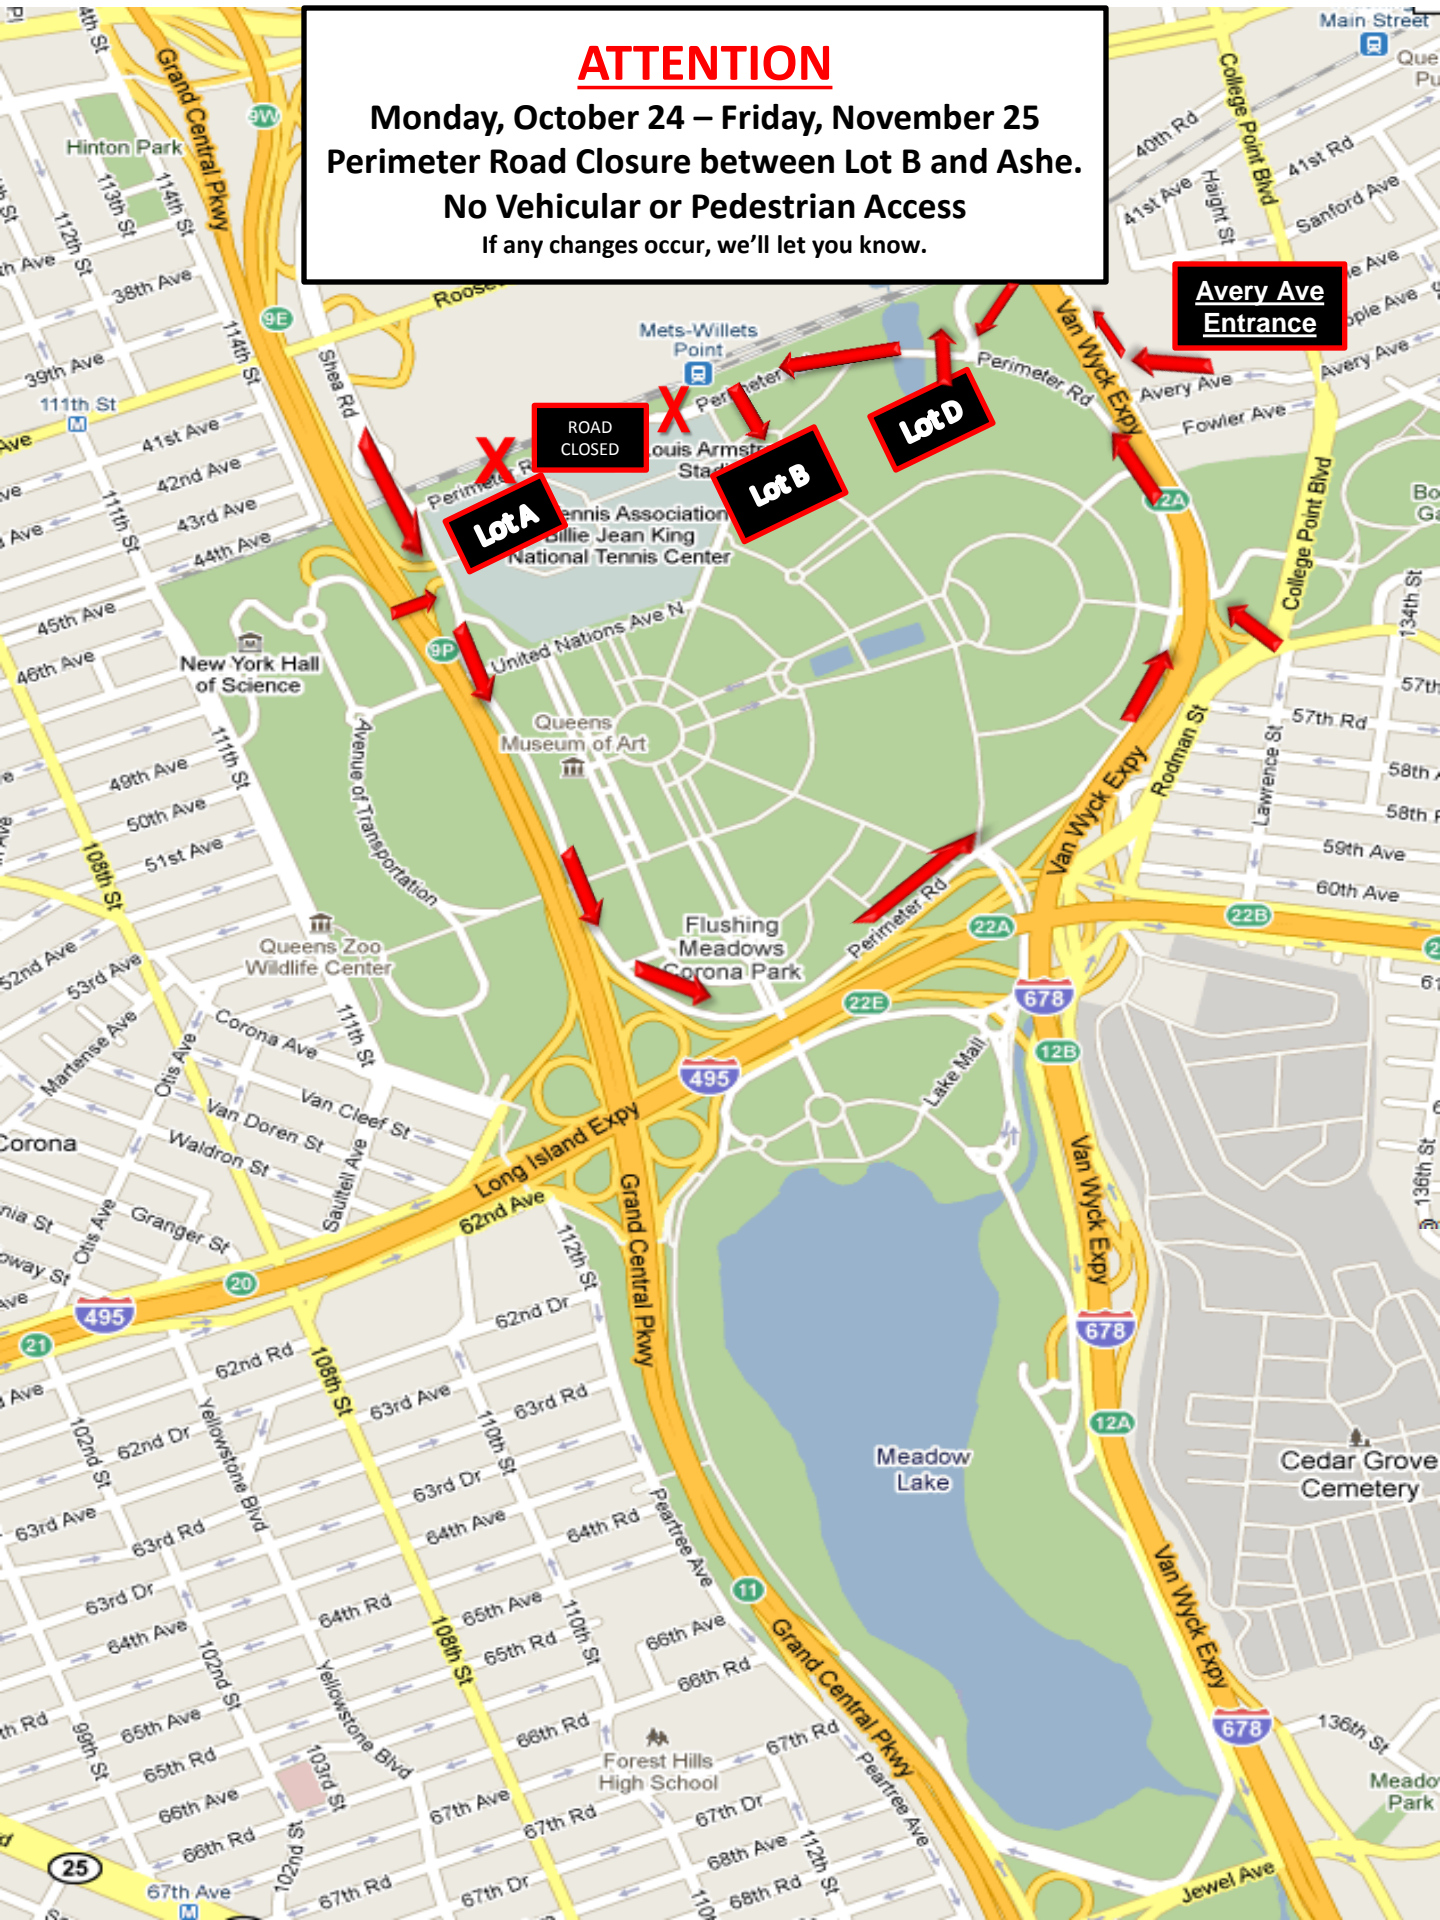

ATTENTION

Monday, October 24 – Friday, November 25
Perimeter Road Closure between Lot B and Ashe.
No Vehicular or Pedestrian Access
If any changes occur, we'll let you know.

Lot A

ROAD CLOSED

Lot B

Lot D

Avery Ave Entrance